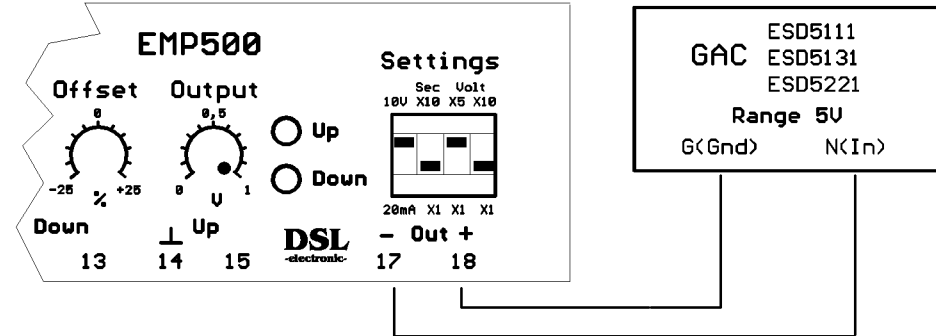

13. Detroit Diesel DDEC-III electronic governor

For external speed setting potentiometer:

16.

14.

17.

15.

18.