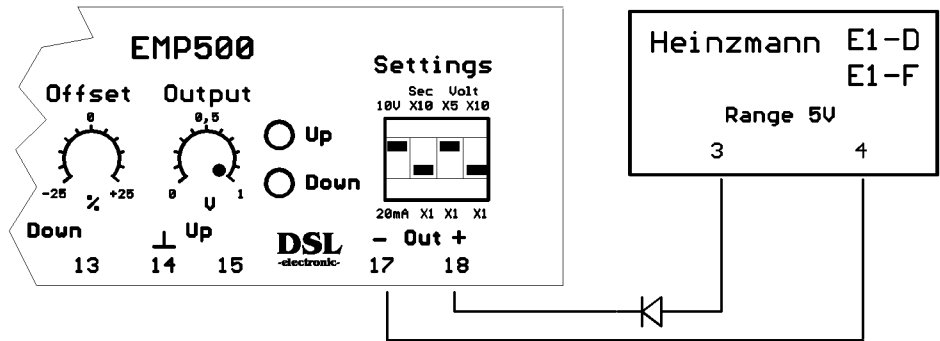

13. Detroit Diesel DDEC-III electronic governor

For external speed setting potentiometer:

16.

14.

17.

15.

18.