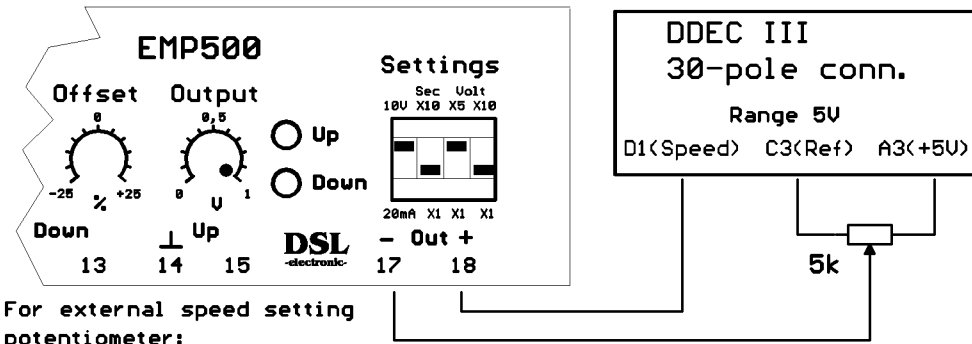

13. Detroit Diesel DDEC-III electronic governor

For external speed setting potentiometer:

16.

14.

17.

15.

18.