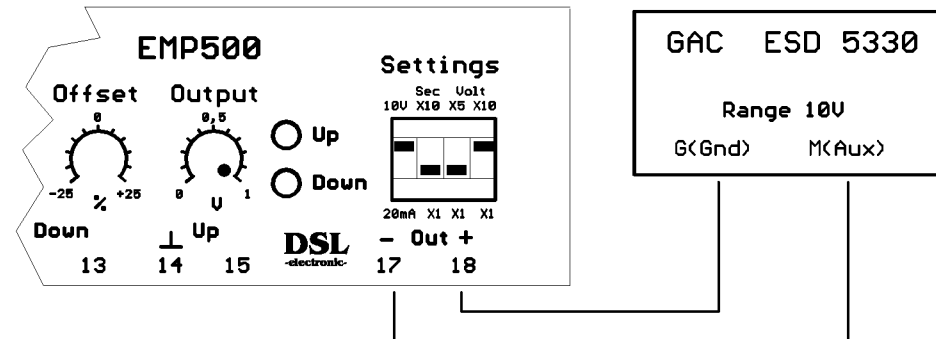

13. Detroit Diesel DDEC-III electronic governor

For external speed setting potentiometer:

16.

14.

17.

15.

18.