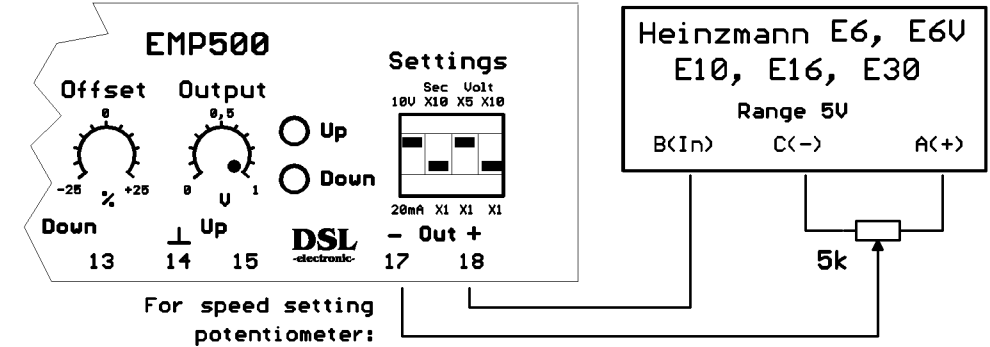

13. Detroit Diesel DDEC-III electronic governor

For external speed setting potentiometer:

16.

14.

17.

15.

18.